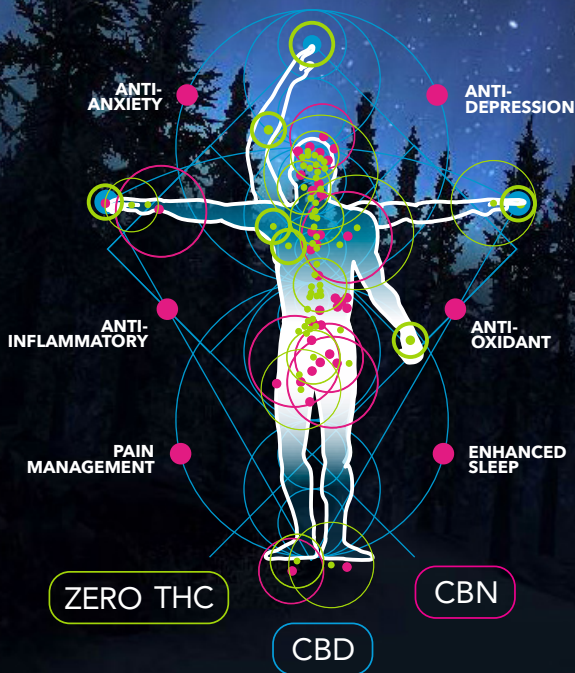

[/BlueMoonHemp](https://www.instagram.com/BlueMoonHemp)

[/BlueMoonHemp](https://www.facebook.com/BlueMoonHemp)

[@BlueMoonHemp](https://twitter.com/BlueMoonHemp)

UNLOCK THE POWER OF YOUR ECS

BALANCE YOUR BODY, BALANCE YOUR LIFE

The ECS is a group of endogenous cannabinoid receptors located in the mammalian brain and throughout the central and peripheral nervous system.

[BlueMoonHemp.com](https://www.BlueMoonHemp.com)

[/BlueMoonHemp](https://www.instagram.com/BlueMoonHemp)