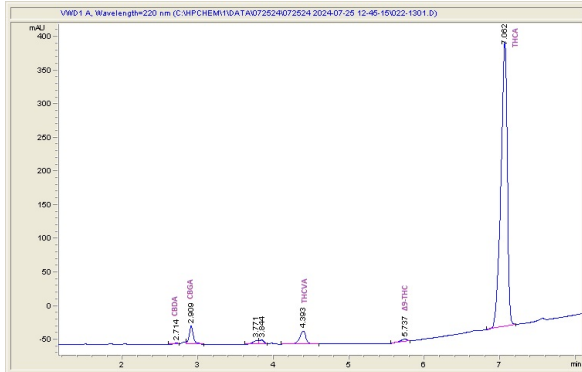

Insane Pound Cake

Sample Submitted: 07-25-2024; Report Date: 08-01-2024

Insane Pound Cake

Plant Material: Hemp Flower

Chromatogram

Cannabinoid Profile

Cannabinoid Profile by HPLC

0.16%
Delta-9-THC

0.00%
CBD

32.17%
Total Cannabinoids

Cannabinoid	% wt	mg/g
CBDA	0.039	0.39
CBGA	0.765	7.65
THCVa	0.771	7.71
Delta-9-THC	0.161	1.61
THCA	30.43	304.3
Total Cannabinoids	32.17	321.7
Calculated Total THC	26.84	268.48
Calculated CBD Yield	0.03	0.34

Calculated Total THC = Delta-9-THC + 0.877 * THCA
Calculated Maximum CBD Yield = CBD + 0.877 * CBDA

Marin Analytics, LLC
250 Bel Marin Keys Blvd, Suite D4
Novato, CA 94949

833-321-TEST / info@marinanalytics.com