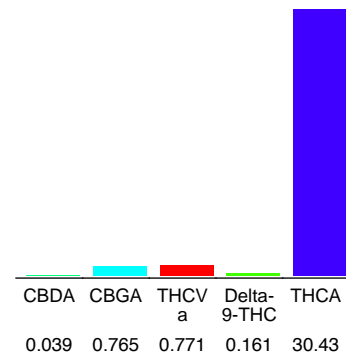

Insane Pound Cake

Sample Submitted: 07-25-2024; Report Date: 08-01-2024

Insane Pound Cake

Plant Material: Hemp Flower

Chromatogram

Cannabinoid Profile

Cannabinoid Profile by HPLC

0.16%
Delta-9-THC

0.00%
CBD

32.17%
Total Cannabinoids

Cannabinoid	% wt	mg/g
CBDA	0.039	0.39
CBGA	0.765	7.65
THCVa	0.771	7.71
Delta-9-THC	0.161	1.61
THCA	30.43	304.3
Total Cannabinoids	32.17	321.7
Calculated Total THC	26.84	268.48
Calculated CBD Yield	0.03	0.34

Calculated Total THC = Delta-9-THC + 0.877 * THCA
Calculated Maximum CBD Yield = CBD + 0.877 * CBDA

Marin Analytics, LLC
250 Bel Marin Keys Blvd, Suite D4
Novato, CA 94949

833-321-TEST / info@marinanalytics.com